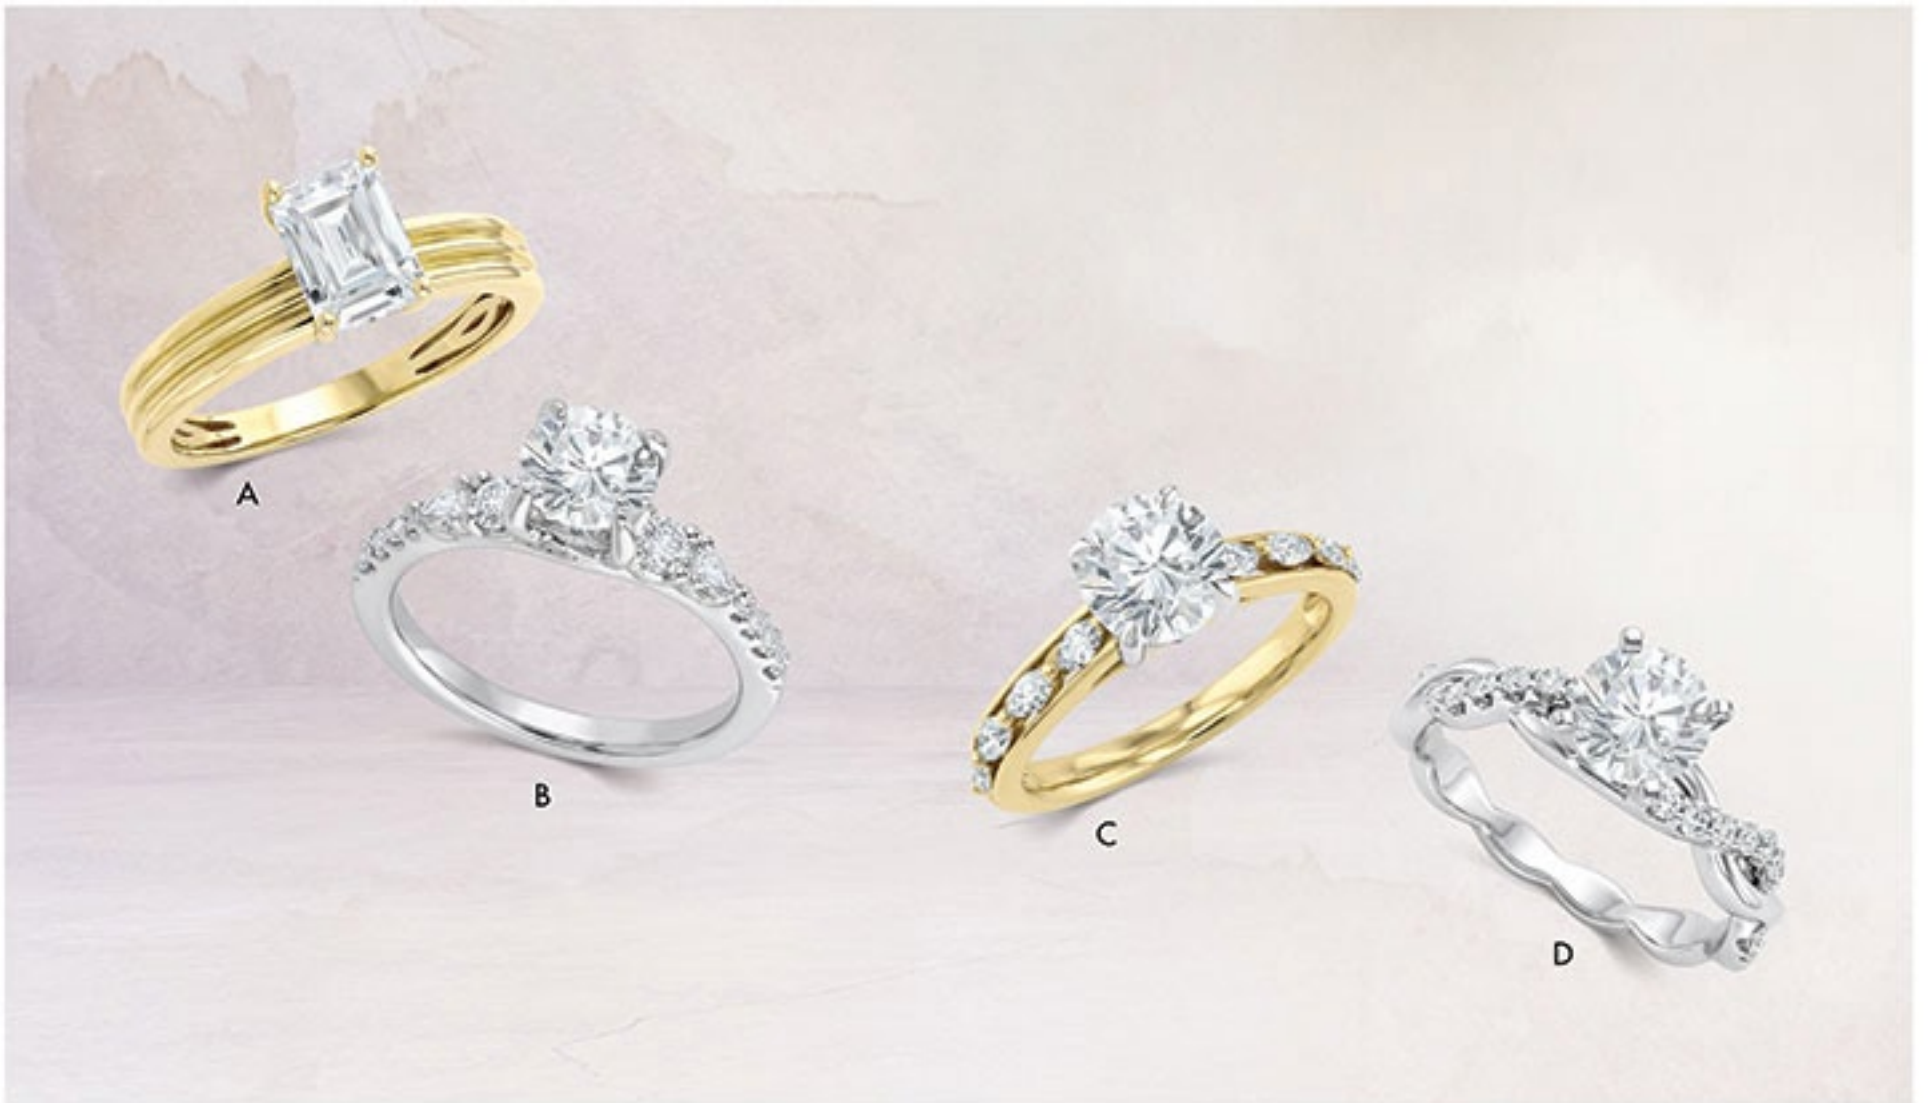

A

B

Timeless *spark*

C

D

E

\*Center stone sold separately. Center stone range 0.85-2.00 ct.

A. 1/10 carat tw semi-mount ring B. 1/4 carat tw semi-mount ring C. 1 1/2 carat tw semi-mount ring D. 7/8 carat tw semi-mount ring E. 2 1/10 carat tw semi-mount ring

A

B

C

Sophistication *refined*

D

E

F

A. 5/8 carat tw semi-mount ring B. 1/20 carat tw semi-mount ring C. 5/8 carat tw semi-mount ring D. 1/3 carat tw semi-mount ring E. 1 1/5 carat tw semi-mount ring F. 1 3/4 carat tw semi-mount ring

\*Center stone sold separately. Center stone range 0.85-2.50 ct.

A. 1/20 carat tw semi-mount ring B. 1/2 carat tw semi-mount ring C. 1/2 carat tw semi-mount ring D. 1/5 carat tw semi-mount ring E. 1 1/3 carat tw semi-mount ring F. 1 1/10 carat tw semi-mount ring G. 7/8 carat tw semi-mount ring